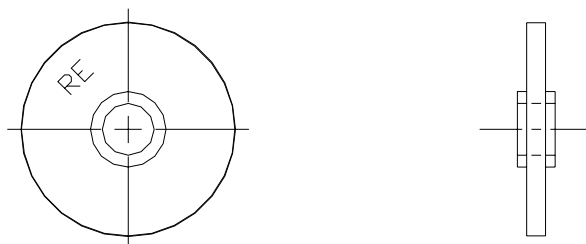

Material No. 141164  
Black TPE

**501510 WHEEL,CNVR,TPN45D,1.419X3/8**

**REPLACES P/N-137544**

WHEEL, CNVR, 1.419  $\phi$  X 3/8